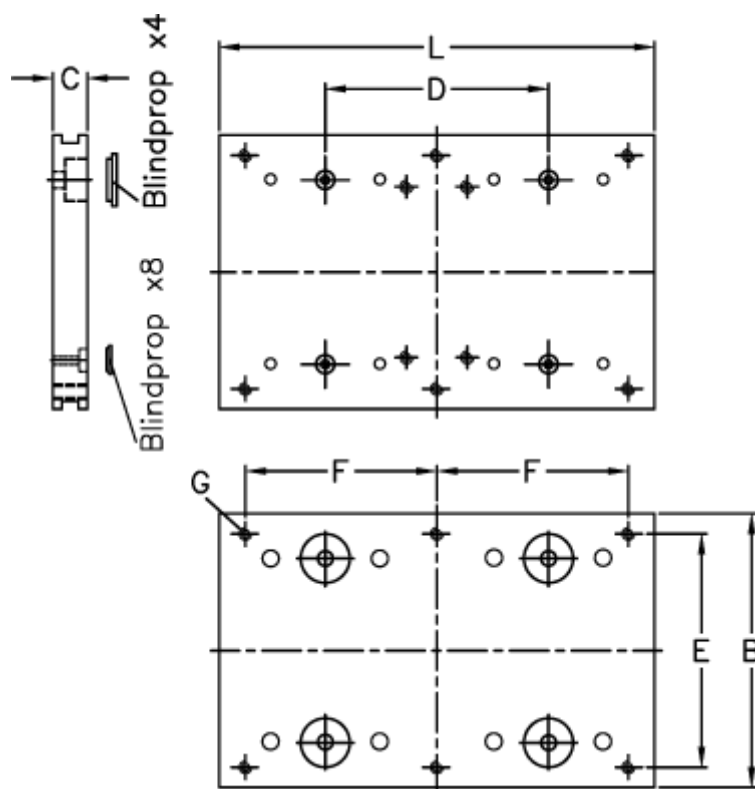

Article number: 057113076240

Description: Hepco GV3 carriage plate CP 76 34 L240

Measures

B	= 150
C	= 18.00
d	= 165
E	= 130
F	= 220
For bearing	= 34
For slide	= M/NM 76
L	= 240

Threaded hole G = 4 x M8